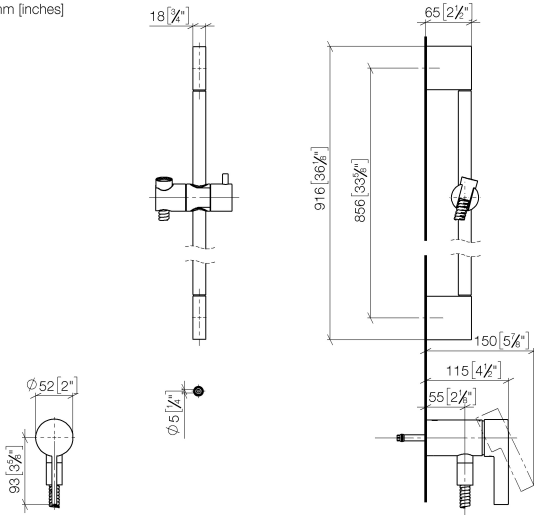

Concealed single-lever mixer with integrated shower connection with shower set without hand shower - Chrome

IMO

36 110 970

- metal shower hose 1750mm with integrated anti-twist protection
- slide bar
- Pipe diameter 18 mm

Required miscellaneous

	Concealed wall mounting - •max. recess depth 105 mm •min. recess depth 80 mm	35 050 970 90
--	---	---------------

Required miscellaneous

	Hand shower - Chrome	28 012 979-00
--	-----------------------------	---------------

Concealed single-lever mixer with integrated shower connection with shower set without hand shower - Chrome

IMO

36 110 970
mm [inches]

Certificates

Belgaqua_21-025- WRAS_2011027. LGA_29928.
27_1.

36 110 970

Spare parts list

No.	Item Number	Name	Quantity used	Delivery time
1	05 17 20 726 02 90	fixing set	1	2
2	09 31 11 049 90	pin	2	2
3	04 31 11 113 00 90	pin	2	2
4	08 17 97 054-00	holder	2	10
5	90 28 22 597 00-00	holder	1	10
6	28 322 970-00	Metal shower hose 1/2" x 3/8" x 1750 mm - Chrome	1	2
7	12 580 970-00	Slide unit - Chrome	1	10
9	36 050 970-00	Concealed single-lever mixer with integrated shower connection - Chrome	1	10