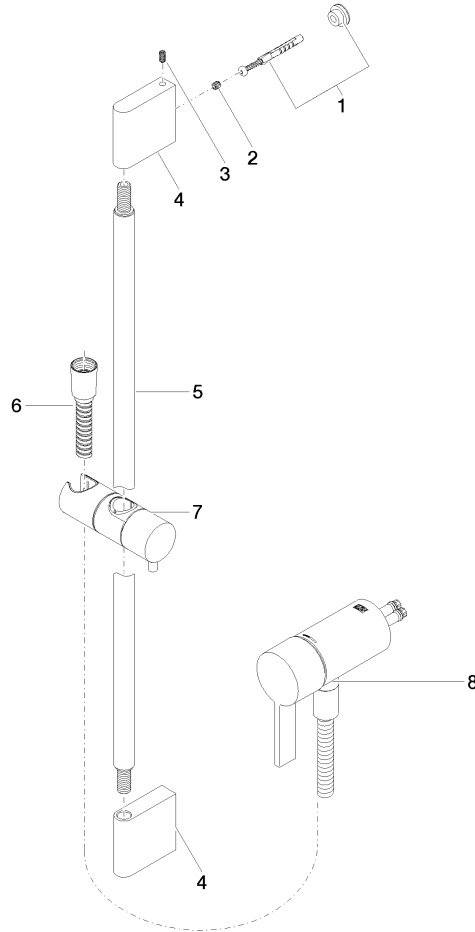

Concealed single-lever mixer with integrated shower connection with shower set without hand shower - Chrome

IMO

36 110 970

- metal shower hose 1750mm with integrated anti-twist protection
- slide bar
- Pipe diameter 18 mm

Required miscellaneous

	Concealed wall mounting - •max. recess depth 105 mm •min. recess depth 80 mm	35 050 970 90
--	---	---------------

Required miscellaneous

	Hand shower - Chrome	28 012 979-00
--	-----------------------------	---------------

Concealed single-lever mixer with integrated shower connection with shower set without hand shower - Chrome

IMO

36 110 970
mm [inches]

Certificates

Belgaqua_21-025- WRAS_2011027. LGA_29928.
27_1.

36 110 970

Spare parts list

No.	Item Number	Name	Quantity used	Delivery time
1	05 17 20 726 02 90	fixing set	1	2
2	09 31 11 049 90	pin	2	2
3	04 31 11 113 00 90	pin	2	2
4	08 17 97 054-00	holder	2	10
5	90 28 22 597 00-00	holder	1	10
6	28 322 970-00	Metal shower hose 1/2" x 3/8" x 1750 mm - Chrome	1	2
7	12 580 970-00	Slide unit - Chrome	1	10
9	36 050 970-00	Concealed single-lever mixer with integrated shower connection - Chrome	1	10